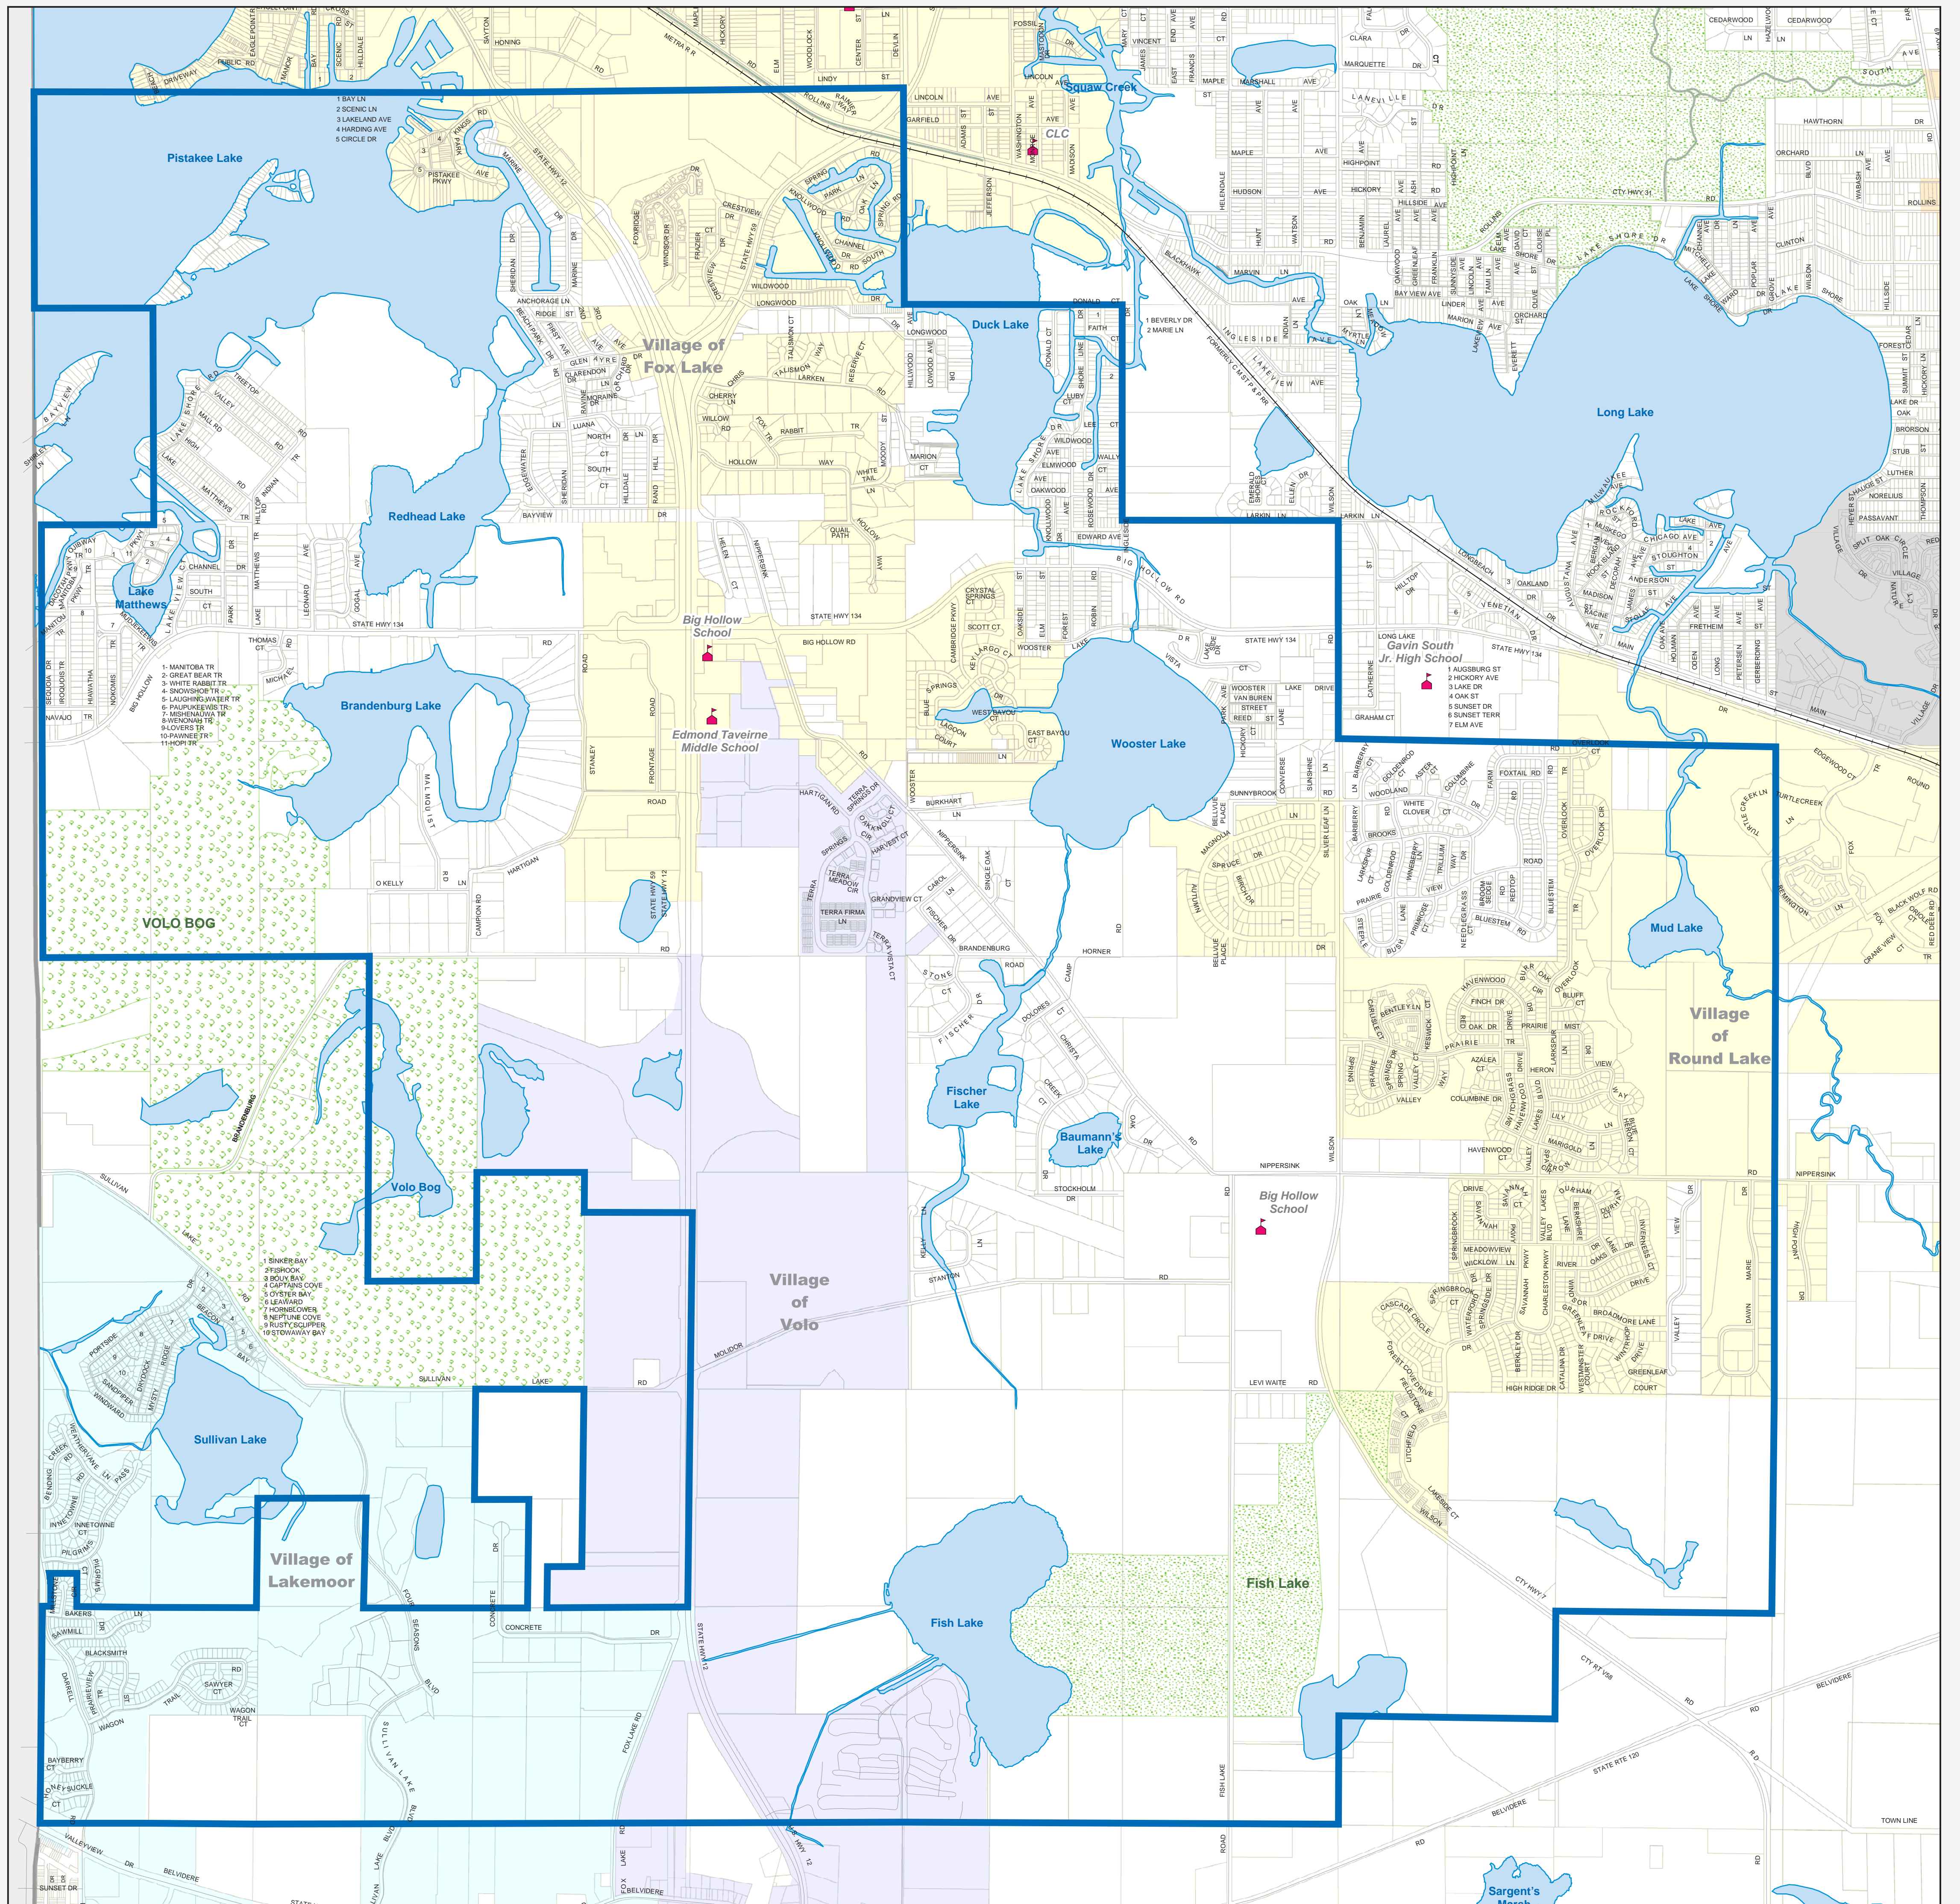

Lake County - Big Hollow Elementary School District 38

Prepared By:
Lake County Department of Information and Technology
GIS/Mapping Division
18 North County Street
Waukegan Illinois 60085-4357
(847) 377-2373

0 500 1,000 2,000 3,000 4,000 Feet

Revised:
2004

- School District Boundary
- Parcels
- Major Water
- Forest Preserve
- State Parks
- Unincorporated Area
- Public Trails
- Rail Road
- School Locations
- Libraries